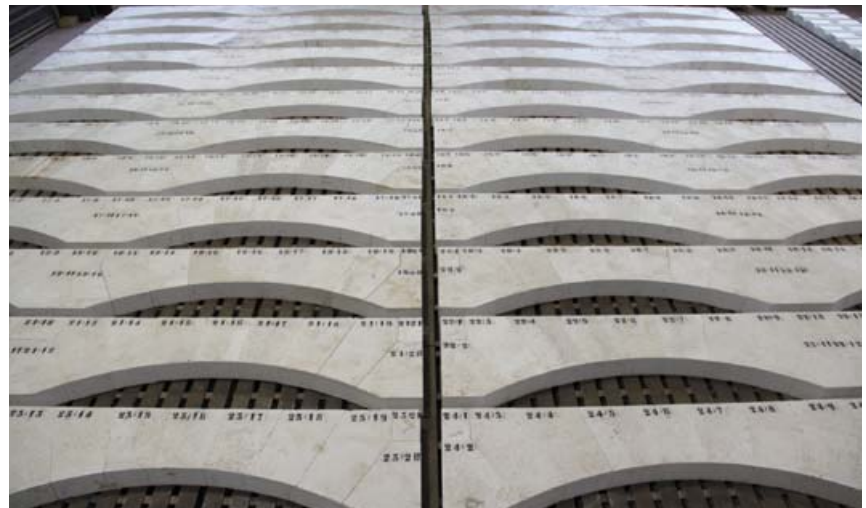

SIGMAREF SRLU

Koshovete, 158 str.
Municipality Maritsa
4199 Trud, Plovdiv - Bulgaria
Tel: +359 - 32 - 396423
E-mail: office@sigmaref.bg

This page on the Internet:
[www.glassonline.com/
hollow_sigma.pdf](http://www.glassonline.com/hollow_sigma.pdf)

AREAS OF ACTIVITY

S.I.G.M.A. Group, specialized in the production of refractory materials for the glass industry since 1990, supplies a complete high quality range of materials for furnaces.

Thanks to two manufacturing facilities and continuous investments in state-of-the-art production equipment, S.I.G.M.A. Group is a leader in Europe in terms of capacity, prices and lead times of shaped pieces.

Considering the growing demand of a faster and easier way of acquiring products, S.I.G.M.A. Group has recently developed an e-commerce Refractory Shop to meet each and every need, both programmed and urgent, as well to update its customers with regards to product availability, special offers and technical innovations.

COMPANY DATA

CONTACTS

Roberto Mari - CEO

Luigi Mandelli, Alberto Tedeschi
Directors

ANNUAL TURNOVER

EUR 26 <----> 27 million

NUMBER OF EMPLOYEES

90

PLANNED EXHIBITIONS

Baku Glass 2016

Baku, Azerbaijan - 1/2 March

China Glass 2016

Shanghai, China - 11/14 April

Mir Stekla 2016

Moscow, Russia - 6/9 June

Glasstec 2016

Düsseldorf, Germany - 20/23 September

AFGM 2016

Thailand - 17/20 October

Conference on Glass Problems

Columbus, OH - 7/10 November 2016

REFRACTORY SHOP

FEEDER
EXPENDABLES

PRESSED
MATERIALS

FUSED CAST
REFRACTORIES

UNSHAPED
REFRACTORIES

BOTTOM BLOCKS

INSULATING

CERAMIC FIBERS

RANGE
OF PRODUCTS

- FURNACE REFRACTORIES
- WORKING ENDS AND FOREHEARTHES
- FEEDER EXPENDABLES