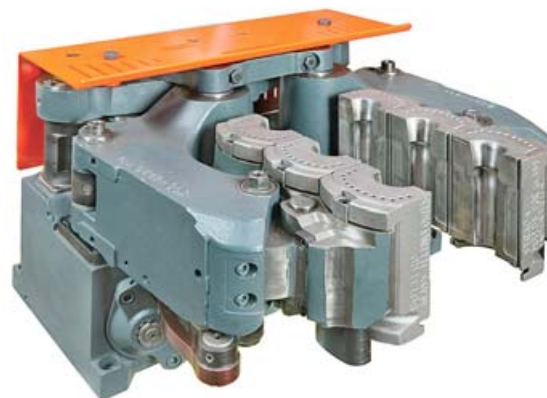

training areas

- Cooling Design
- Parison and Mold Design
- New Containers Design
- Transition from D.G. to T.G. and from B&B to NNPB
- Production Support

TRAINING & SERVICE

- Remote Assistance
- Hot line
- Training, installation and services
- Engineering team available to discuss tailored solutions

- Consulting and advisor service for glass containers and special projects

HOT-END WARE HANDLING

- Ware transfers
- Cross conveyors
- Mechanical and servo stackers
- Hot treatment hoods
- Ancillary equipment

AUTOMATION

BoX in partnership with Xpar Vision

RANGE OF PRODUCTS

- IS MACHINES • ELECTRONICS • FEEDERS • WARE HANDLING
- SERVO PLUNGER • DFS _ DYNAMIC FORMING SYSTEM