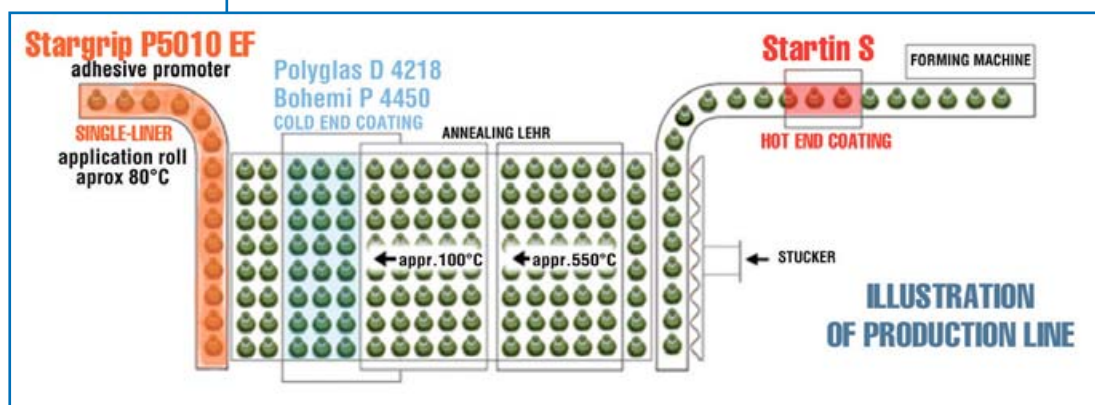

Via G. Deledda 39
20080 Zibido S. G. (MI) - Italy
Tel: +39 - 02 - 90005047
Fax: +39 - 02 - 90005684
E-mail: bohemi@bohemicchemicals.com
www.bohemicchemicals.com

BOHEMI CHEMICALS

This page on the Internet:
[www.glassonline.com/
hollow_bohemicchemicals.pdf](http://www.glassonline.com/hollow_bohemicchemicals.pdf)

COMPANY DATA

CONTACTS

Enrico Quarleri - President

ANNUAL TURNOVER OF THE GROUP

EUR 3 million

TURNOVER FROM GLASS

80%

QUALITY CERTIFICATIONS

ISO 9001:2008

AREAS OF ACTIVITY

- **For hot-end coatings:**
  monobutyl tin chloride / STARTIN S; tin tetrachloride;
- **For cold-end coatings:**
  polyethylene emulsions / POLYGLAS; oleic acids;
- **Oxides for coloured glass:**
  bismuth oxide, cerium oxide, cobalt oxide, neodymium oxide,
  niobium pentoxide, praeosodium oxide, selenium oxide.
- **Adhesive promoter for Aluminium seals:**
  Stargrip P5010 EF

SALES

Domestic: 30% - International: 70%

BANKS

San Paolo - IMI

OFFICE AREA

300 sq.m.

COMPANY FOUNDED

1998

MARKETS

Europe, Middle East, Africa

REGISTERED TRADEMARKS

STARTIN S - POLYGLAS

With TNO certification and approval from Heineken and Bud Beer

RANGE OF PRODUCTS

- PRODUCTS FOR GLASS COATING AND GLASS COLOURING TREATMENT
- ADHESIVE PROMOTER