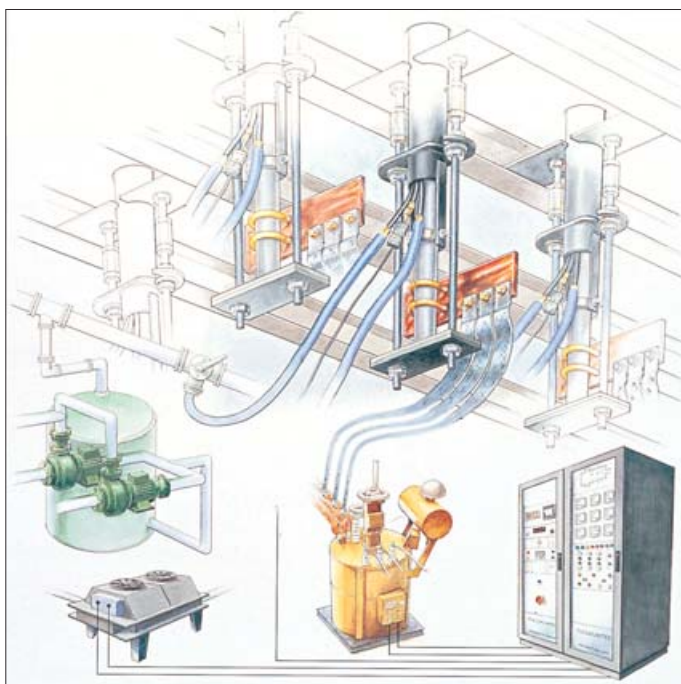

AREAS OF ACTIVITY

F.I.C. (UK) Limited designs and supplies all-electric furnaces as well as electrical boosting systems for a wide range of glass types and manufacturing processes including float, fibre, container, and borosilicate. In addition we offer a number of glass conditioning options such as our Isothermal unit for glass conditioning in the forehearth or distributor to eliminate top-to-bottom and side-to-middle temperature differences. This system significantly improves thermal homogeneity in coloured glasses and high productivity forehearths in flint glass. We also offer heat extraction systems to extract heat out of the glass to aid glass conditioning and reduce gas consumption using removable water-cooled tubes. These tubes can be placed anywhere from the throat through to the back of the forehearth.

The range of electrode holders manufactured by FIC includes the unique High 'Q' holder in which the cooling circuit is replaceable in under 10 minutes.

F.I.C. is pleased to announce that it is an authorized partner of NARCO to market Emissshield® nano-particle coating technology to dramatically improve the emissivity of refractory surfaces, which can give fuel savings of up to 10% as well as longer refractory life. ISO 9001 accredited.