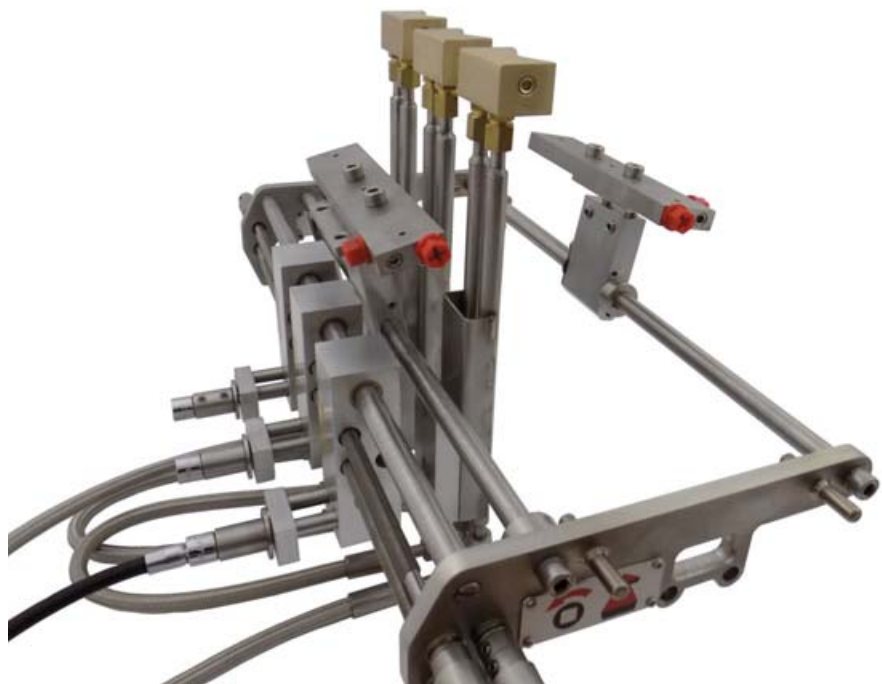

RANGE OF PRODUCTS

- SHEAR SPRAY SYSTEMS
- SCOOP SPRAY SYSTEMS
- EQUIPMENT FOR THE CENTRAL LUBRICATION OF IS MACHINES USING SYNTHETIC OIL
- COLD-END COATING DOSING AND APPLICATION SYSTEMS