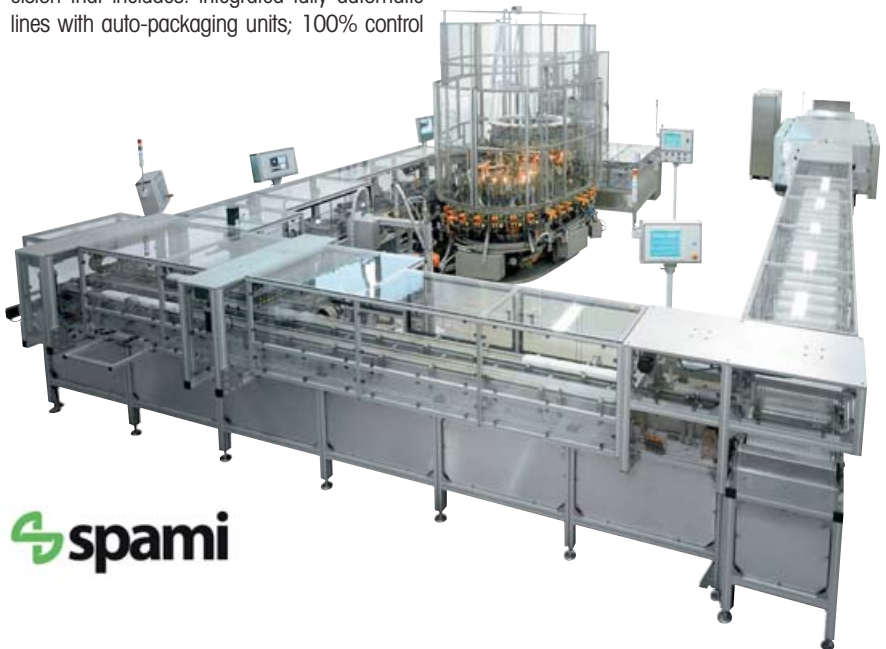

RANGE OF PRODUCTS

- AMPOULE, VIAL, CARTRIDGE AND SYRINGE FORMING MACHINES
- AFTER-FORMING MACHINES • NEEDLE ASSEMBLING MACHINES
- VISUAL INSPECTION MACHINES FOR PHARMACEUTICAL CONTAINERS