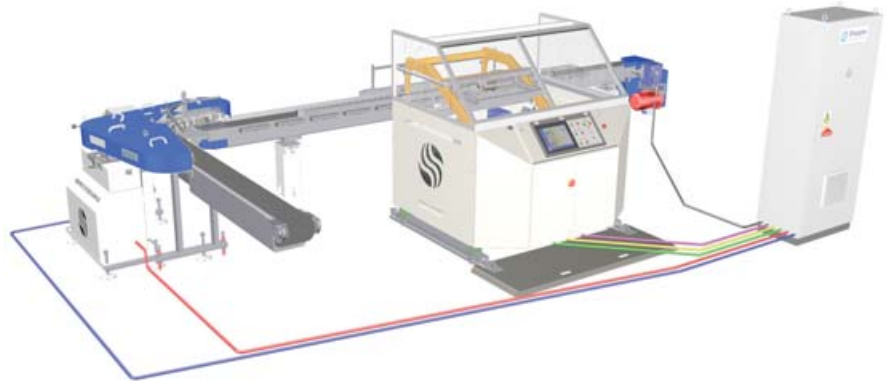

SHEPPEE INTERNATIONAL LIMITED

Halifax Way, Airfield Business Park
Elvington, York,
YO31 0TG, UK
Tel.: +44 - 1904 - 608999
Fax: +44 - 1904 - 608777
Email: sales@sheppee.com
www.sheppee.com

This page on Internet:
[www.glassonline.com/
hollow_sheppee.pdf](http://www.glassonline.com/hollow_sheppee.pdf)

COMPANY DATA

CONTACTS

Mark Johnston - Managing Director
Simon Holmes - Sales Director
Colin Rice - Technical Director

COMPANY FOUNDED

1993 as Sheppee International
although the company has been
around in various forms since 1902

NUMBER OF EMPLOYEES

35

QUALITY CERTIFICATIONS

ISO: 9001

BANK

Santander UK Plc

AREAS OF ACTIVITY

Sheppee International Limited is a world leader in Hot Glass Ware Handling for both the container and tableware industries, with over 50 years of experience.

Sheppee supplies innovative and dependable solutions in the field of hot container conveying, lehr loading, glass contact materials and synchronous drive systems.

Specific Ware Handling equipment has been developed, including a range of servo driven lehr loaders, suitable for all types of production, and ware transfer units suitable for handling non-round and flask production, the smallest pharmaceutical containers through to the largest champagne bottles and delegated high speed handling packages inclusive of secondary belt systems through the transfer process.

The six-axes ware handling system provides total synchronisation.

Handling and positioning of containers from the sweep out of the forming machine through to the loading of the lehr can be controlled by a single windows based operator interface mounted at the rear of the lehr loader or remotely in an IEC standard control cabinet.