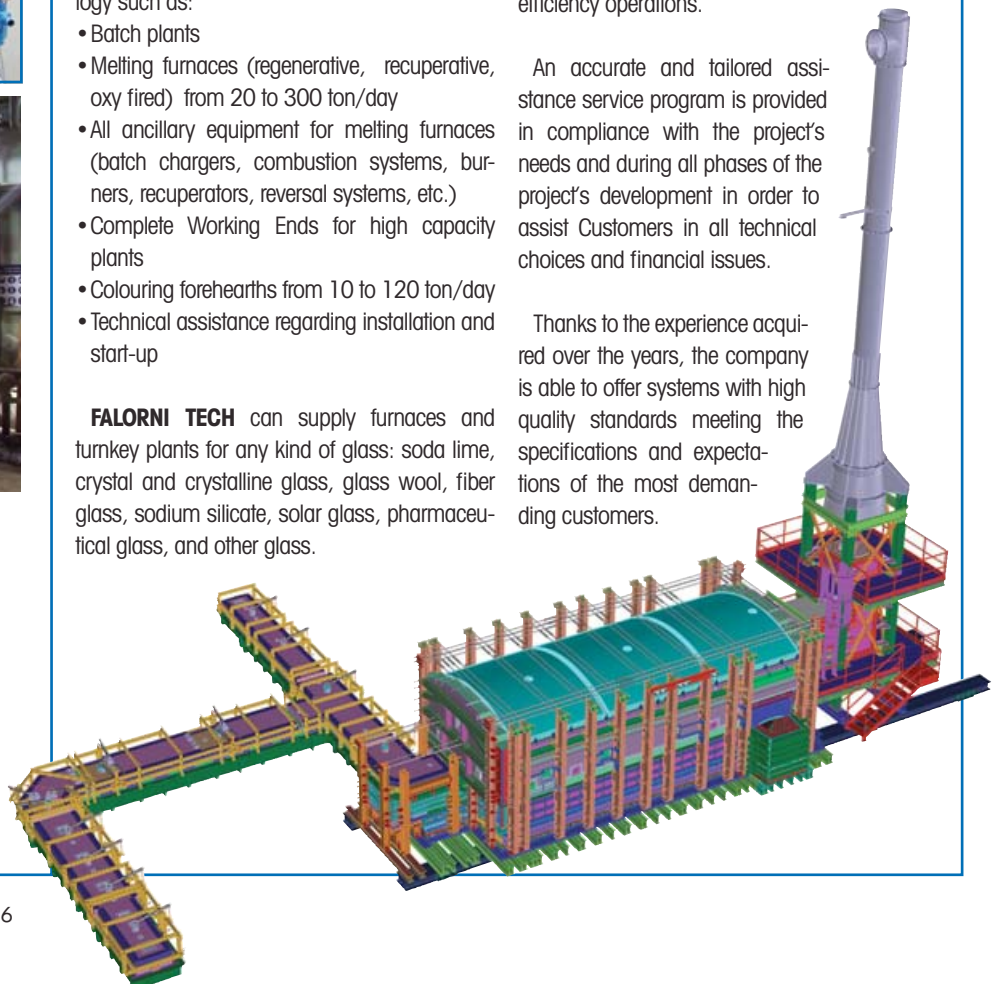

- Batch plants
- Melting furnaces (regenerative, recuperative, oxy fired) from 20 to 300 ton/day
- All ancillary equipment for melting furnaces (batch chargers, combustion systems, burners, recuperators, reversal systems, etc.)
- Complete Working Ends for high capacity plants
- Colouring forehearths from 10 to 120 ton/day
- Technical assistance regarding installation and start-up

FALORNI TECH can supply furnaces and turnkey plants for any kind of glass: soda lime, crystal and crystalline glass, glass wool, fiber glass, sodium silicate, solar glass, pharmaceutical glass, and other glass.

The plants designed by FALORNI TECH are aimed at reducing the environmental footprint of the glass production process using efficient technologies, optimizing overall consumption, limiting the waste of materials and energy. In particular, FALORNI TECH is specialized in Oxy-fuel furnaces with low NOx emission and high-efficiency operations.

An accurate and tailored assistance service program is provided in compliance with the project's needs and during all phases of the project's development in order to assist Customers in all technical choices and financial issues.

Thanks to the experience acquired over the years, the company is able to offer systems with high quality standards meeting the specifications and expectations of the most demanding customers.